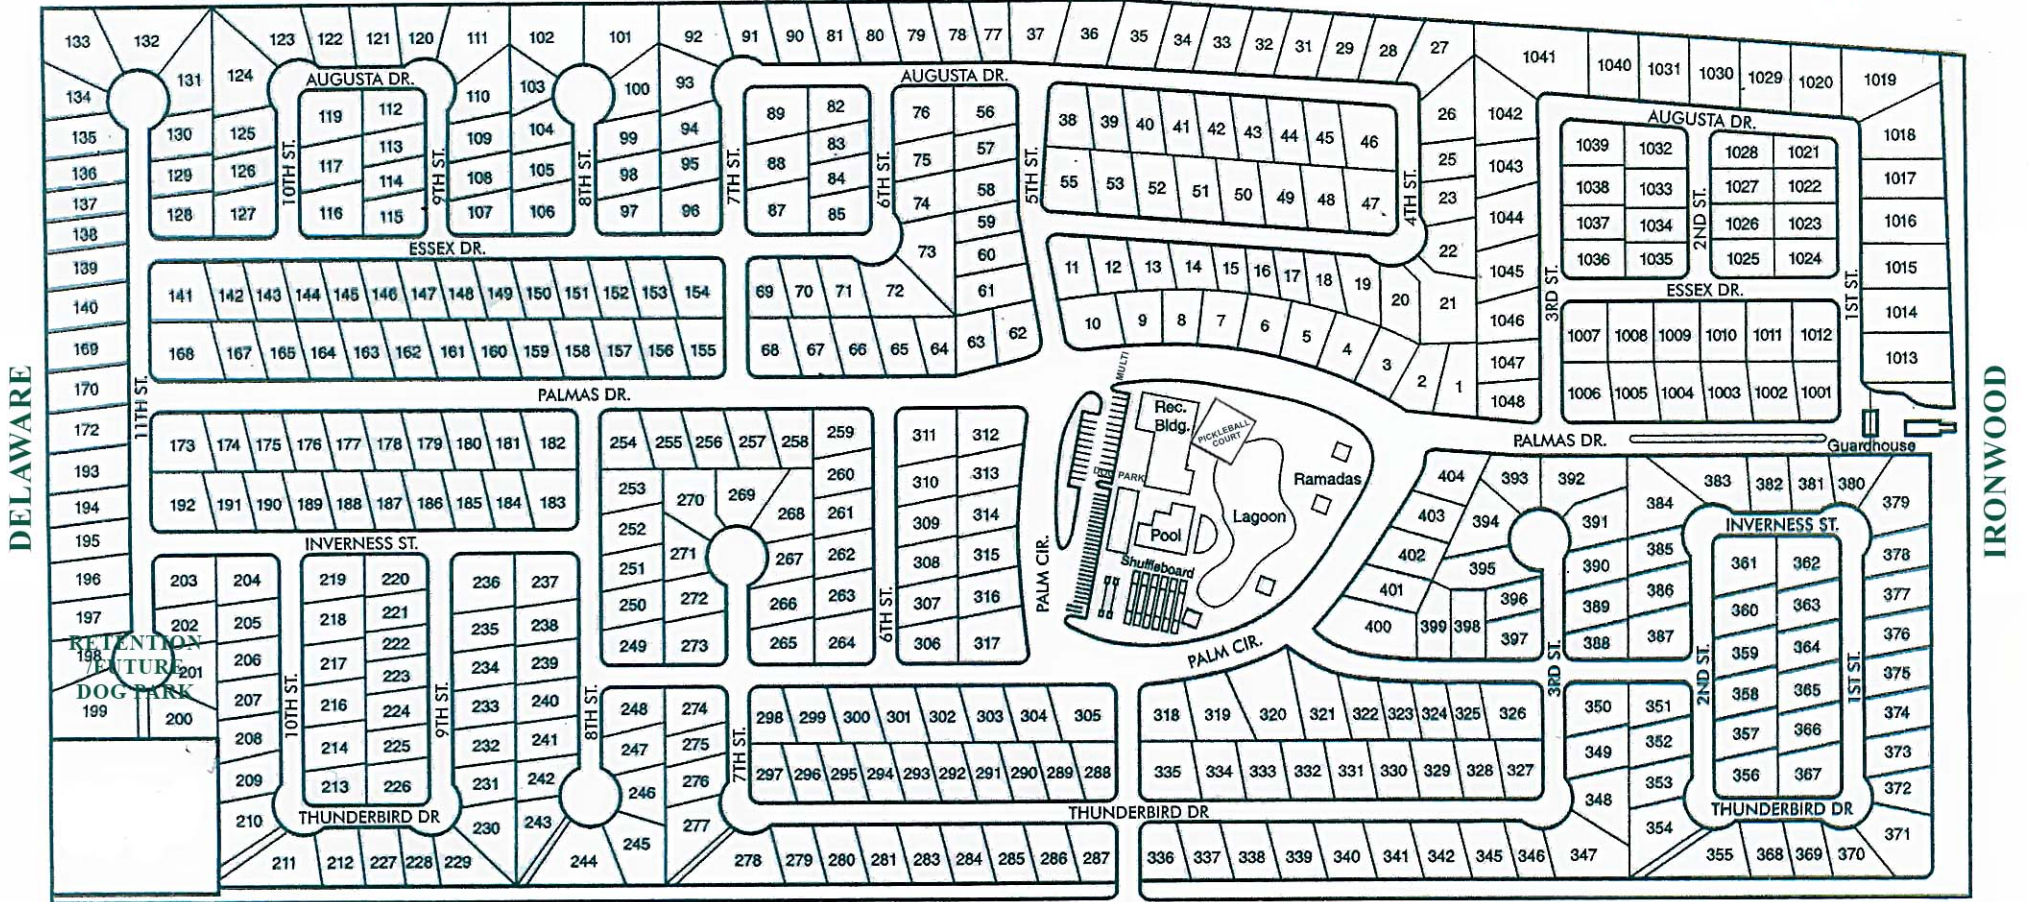

# PALMAS DEL SOL EAST

A Thesman Community

Affordable Resort Living by  
Thesman Communities

3400 S. Ironwood Drive, Apache Junction, AZ 85120 · (480) 983-4084 · [thesman.com/palmas-del-sol-east](http://thesman.com/palmas-del-sol-east) · [palmasdelsol-east@thesman.com](mailto:palmasdelsol-east@thesman.com)